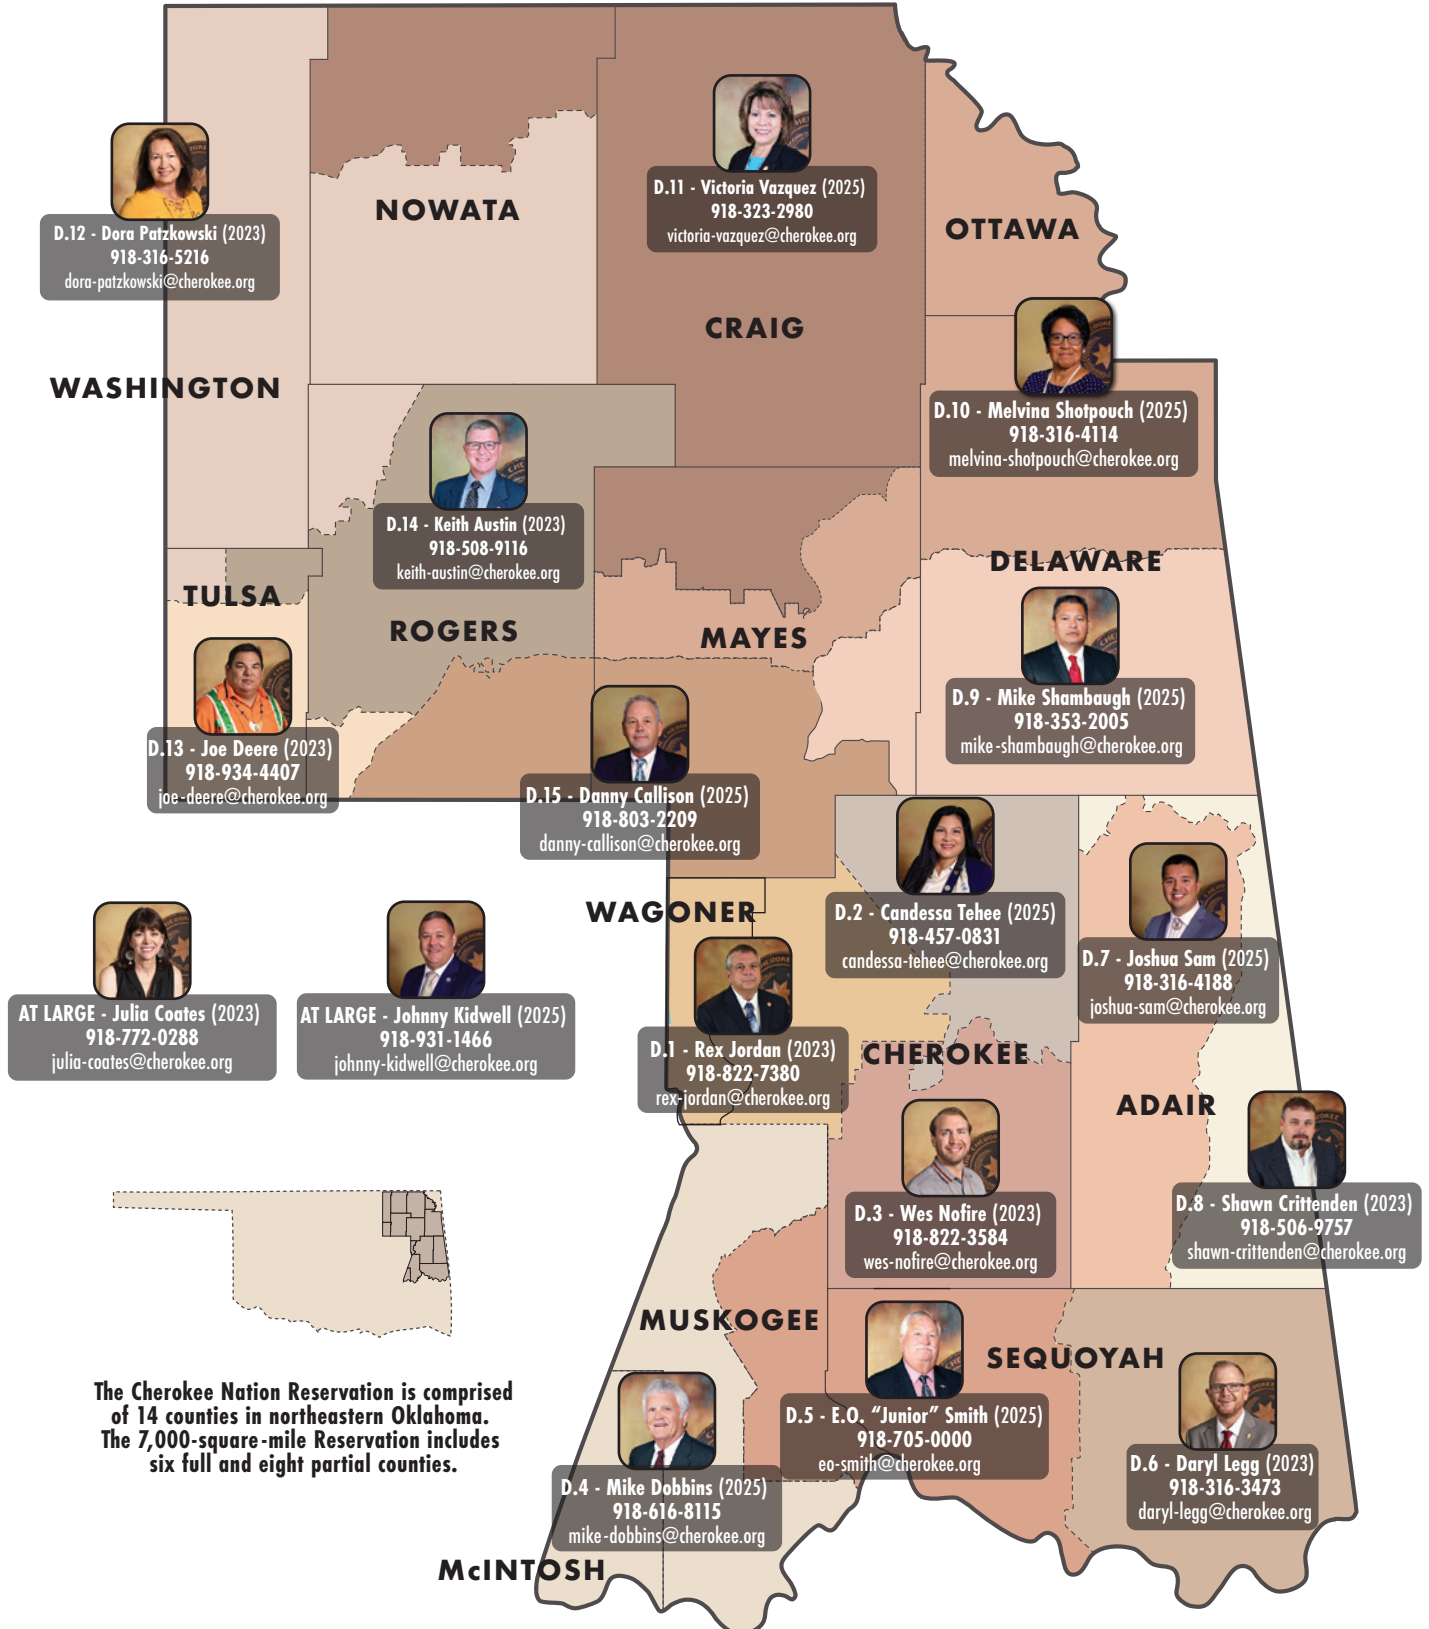

GWAG DBP
CHEROKEE NATION®

PRINCIPAL CHIEF
Chuck Hoskin Jr.
chuck-hoskin@cherokee.org
918-453-5644

DEPUTY PRINCIPAL CHIEF
Bryan Warner
bryan-warner@cherokee.org
918-453-5450

Council of the Cherokee Nation 2021-2025

The Cherokee Nation Reservation is comprised of 14 counties in northeastern Oklahoma. The 7,000-square-mile Reservation includes six full and eight partial counties.

McINTOSH